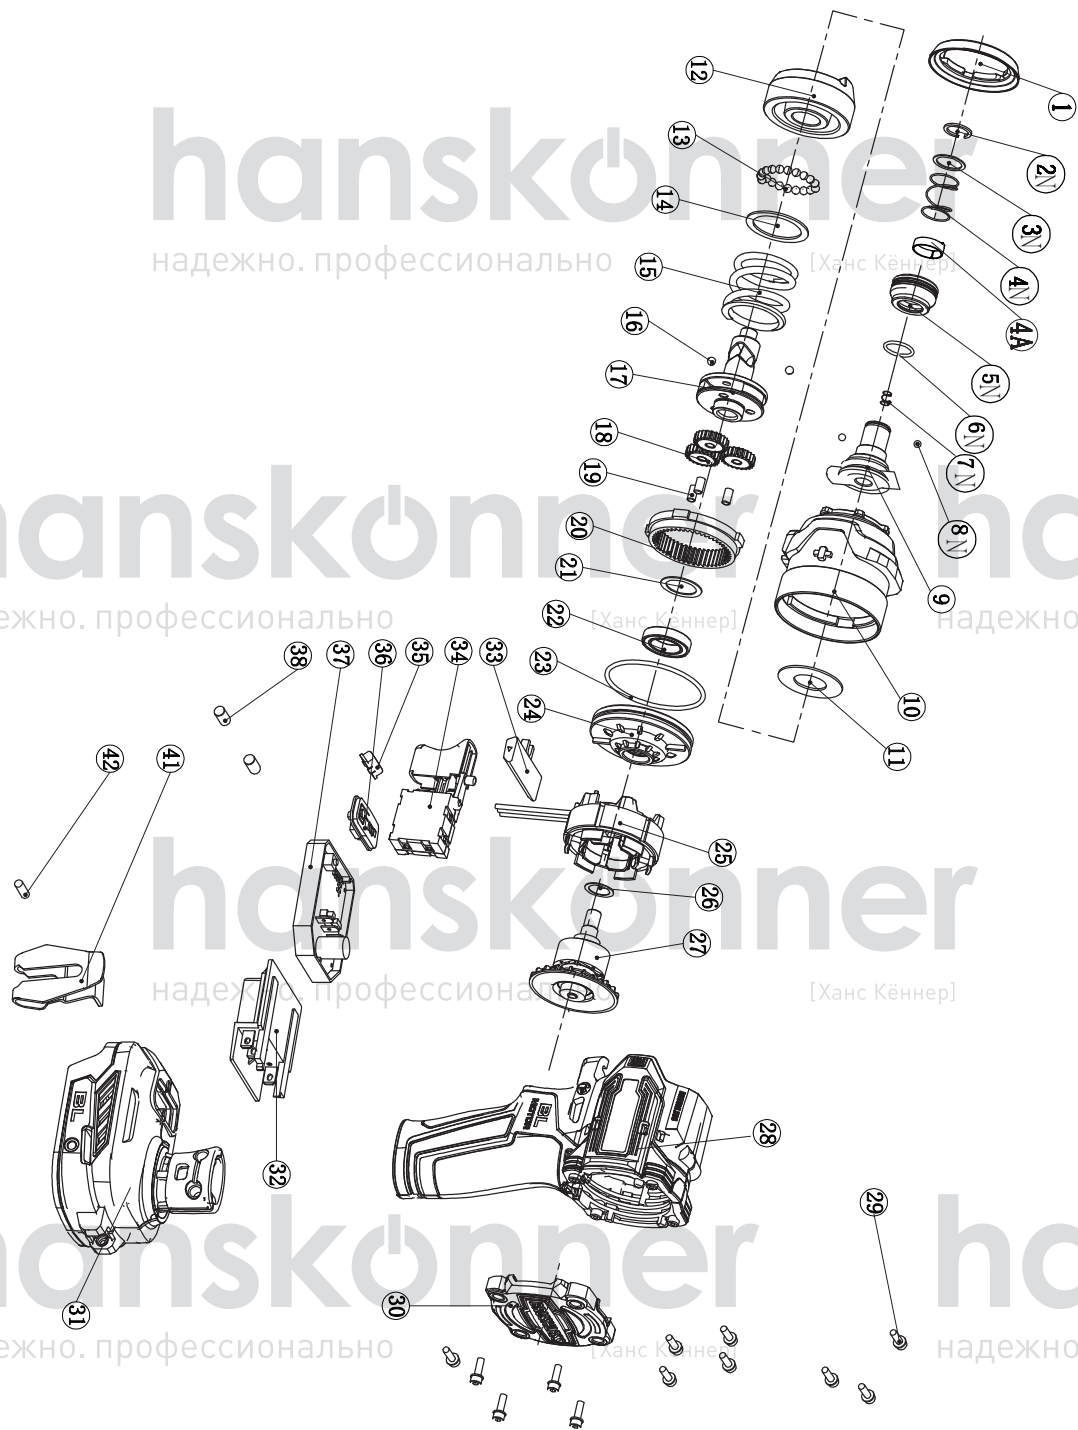

hanskonner
надежно. профессионально

hanskonner
надежно. профессионально

HCD20280BL

NO.	DESCRIPTION
1	RUBBER SLEEVE
2N	C CIRCLIP
3N	WASHER $\Phi 13 \times \Phi 16 \times 0.5$
4N	SPRING
4A	SPRING WASHER
5N	SNAP RING
6N	O-RING
7N	SPRING
8N	STEEL BALL $\Phi 3.5$
9	OUTPUT SHAFT
10	GEAR BOX
11	WASHER $\Phi 16 \times \Phi 32 \times 1$
12	IMPACT BLOCK
13	STEEL BALL $\Phi 4$
14	WASHER $\Phi 25 \times \Phi 32.5 \times 1$
15	SPRING
16	STEEL BALL $\Phi 5.5$
17	INTERMEDIATE SHAFT
18	PLANETARY GEAR
19	PIN $\Phi 5 \times 7.6$
20	GEAR RING
21	WASHER $\Phi 15 \times \Phi 21 \times 0.5$
22	BEARING 6802RS
23	O-RING
24	GEAR COVER
25	STATOR
26	SEALING GASKET
27	ROTOR
28	HOUSING
29	SCREW ST3X14
30	REAR COVER
31	LOWER HOUSING
32	CONNECTION FOOT
33	DIRECTION SWITCH
34	SWITCH
35	LED COVER
36	SPEED CONTROL BUTTON
37	MOTOR PCB
38	RUBBER COLUMN
41	HOOK
42	SCREW ST4.8X12

HCD20280BL-EX-RU240315